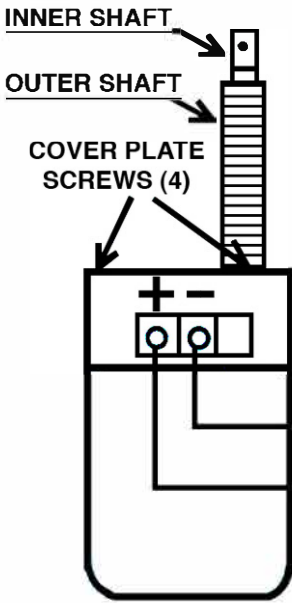

A-17508-E6 & A-17508-E12 INSTALLATION INSTRUCTIONS

For Electric Wiper Motor
With Built-In Switch

---- AND ----

Motor Shaft Is Machined For
Two Shaft Lengths

Follow Instructions Below

4 AMP FUSE

Ron Francis Wiring
Part number