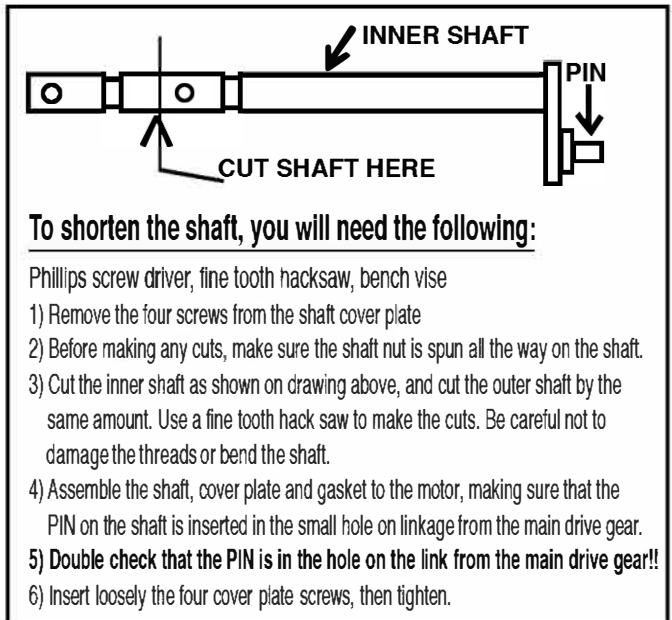

4 AMP FUSE

BATTERY

POSITIVE GROUND SYSTEMS