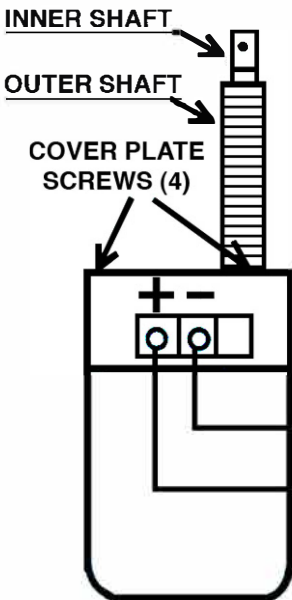

4 AMP FUSE

BATTERY

POSITIVE GROUND SYSTEMS