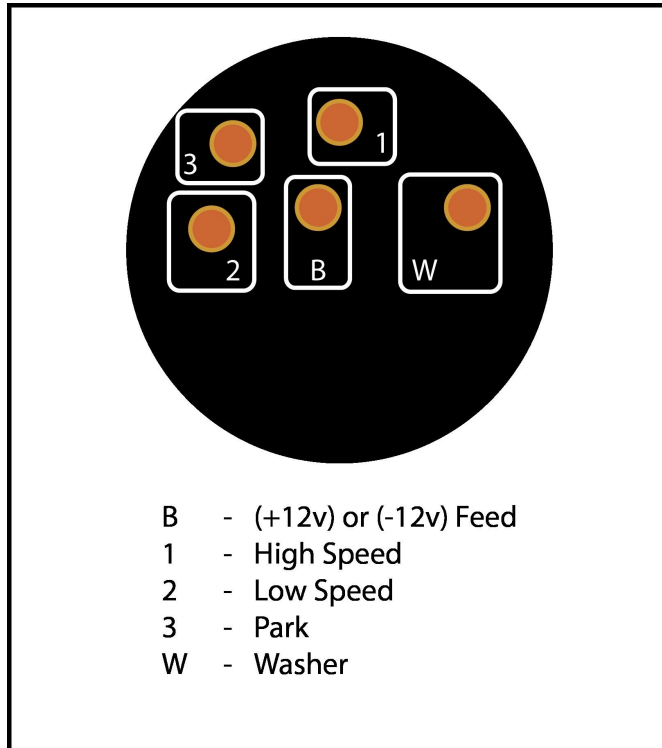

RON FRANCIS
Wiring

WS-81
Synergy Fully Loaded
Single Motor
Wiper Switch

- For 12v electrical systems - negative ground.
- Mounting Stem: 7/16" -28 thread
- Positions are: OFF/PARK.....LOW SPEED.....HIGH SPEED... AND PUSH FOR WASHERS